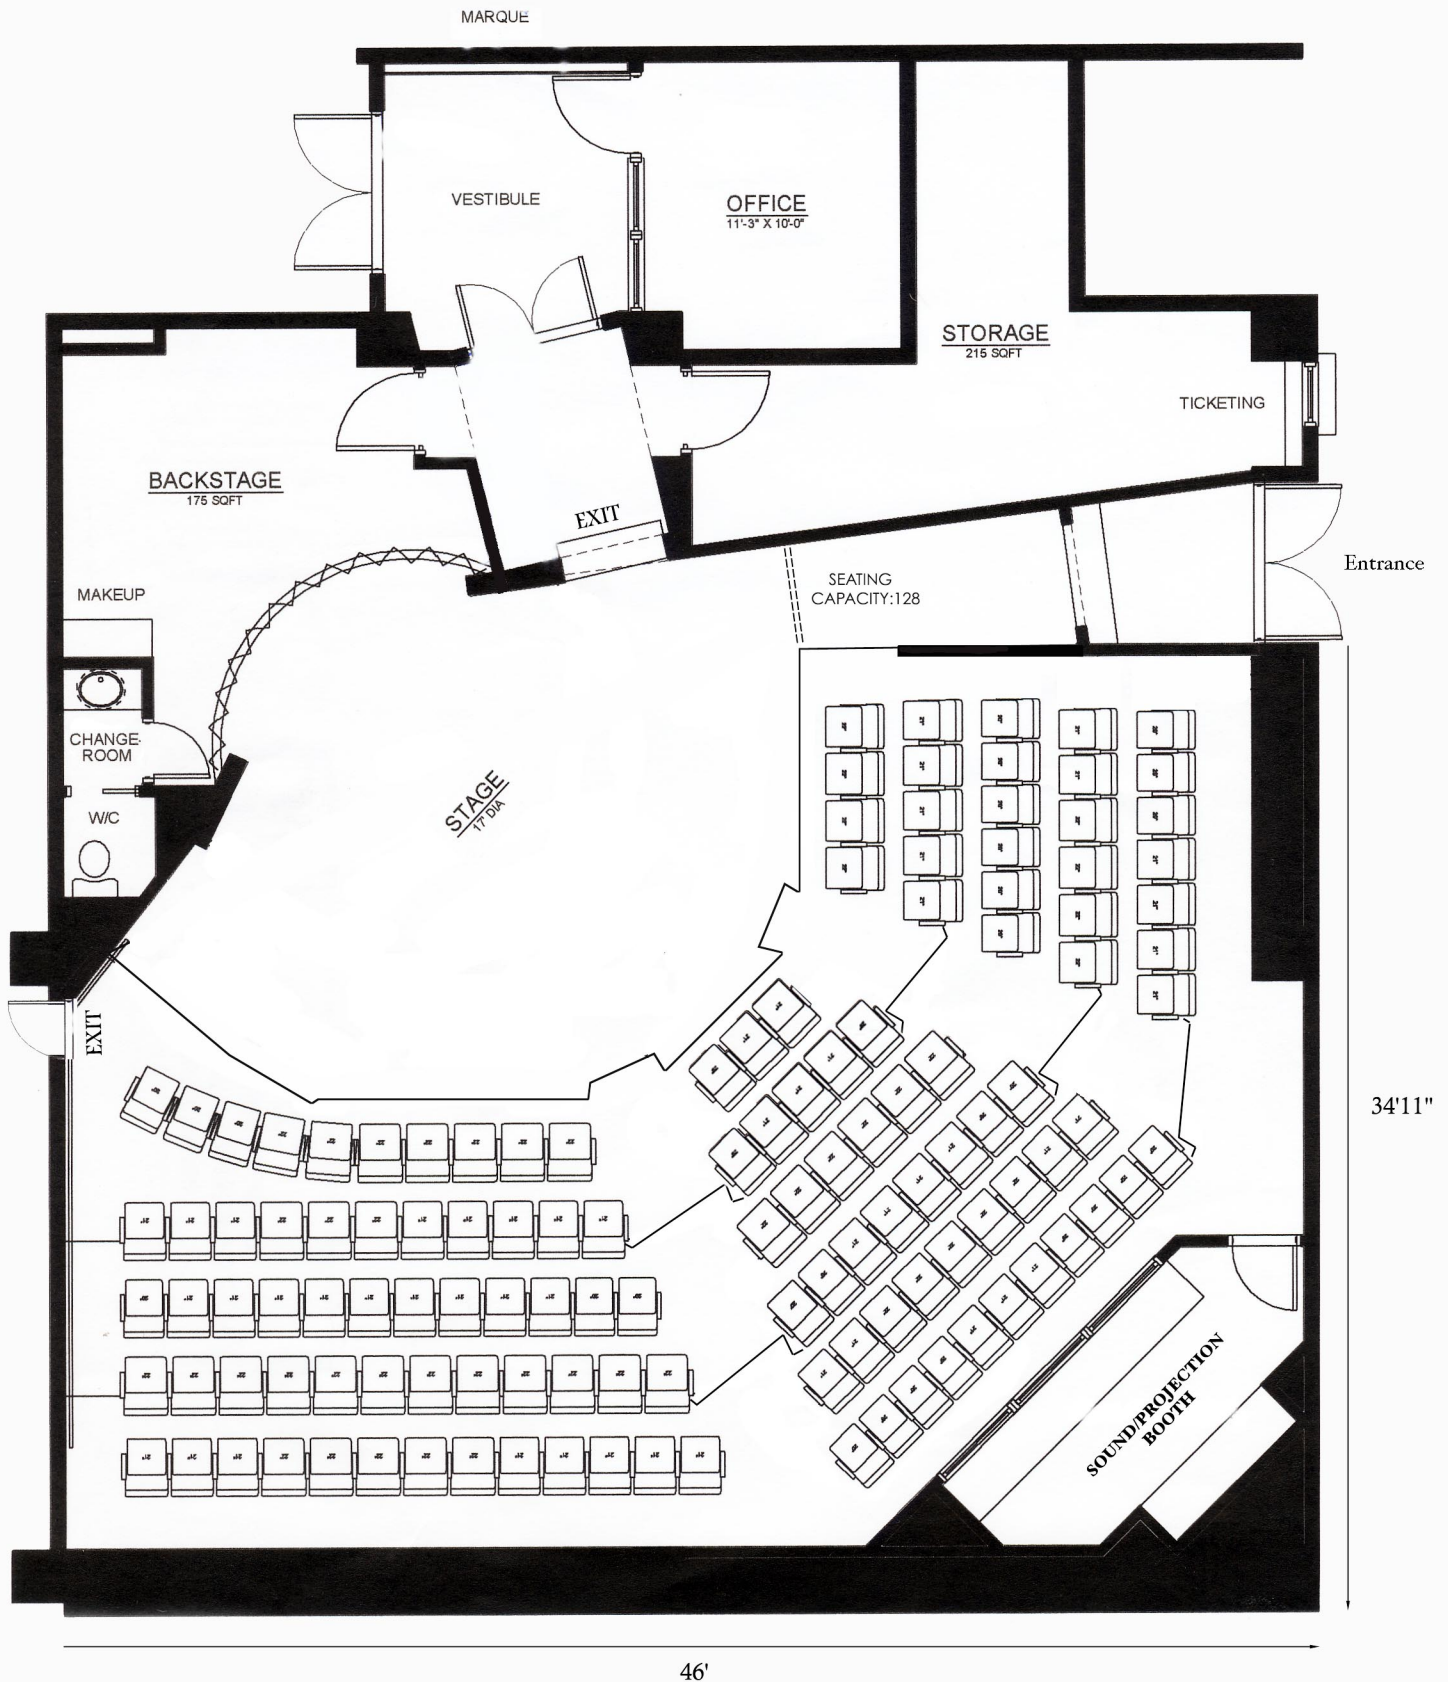

PROMETEO THEATRE

Seats:128
Floor plan

**MIAMI DADE COLLEGE
WOLFSON CAMPUS**

Technical Director
Carlos Cedano
305.237.3811