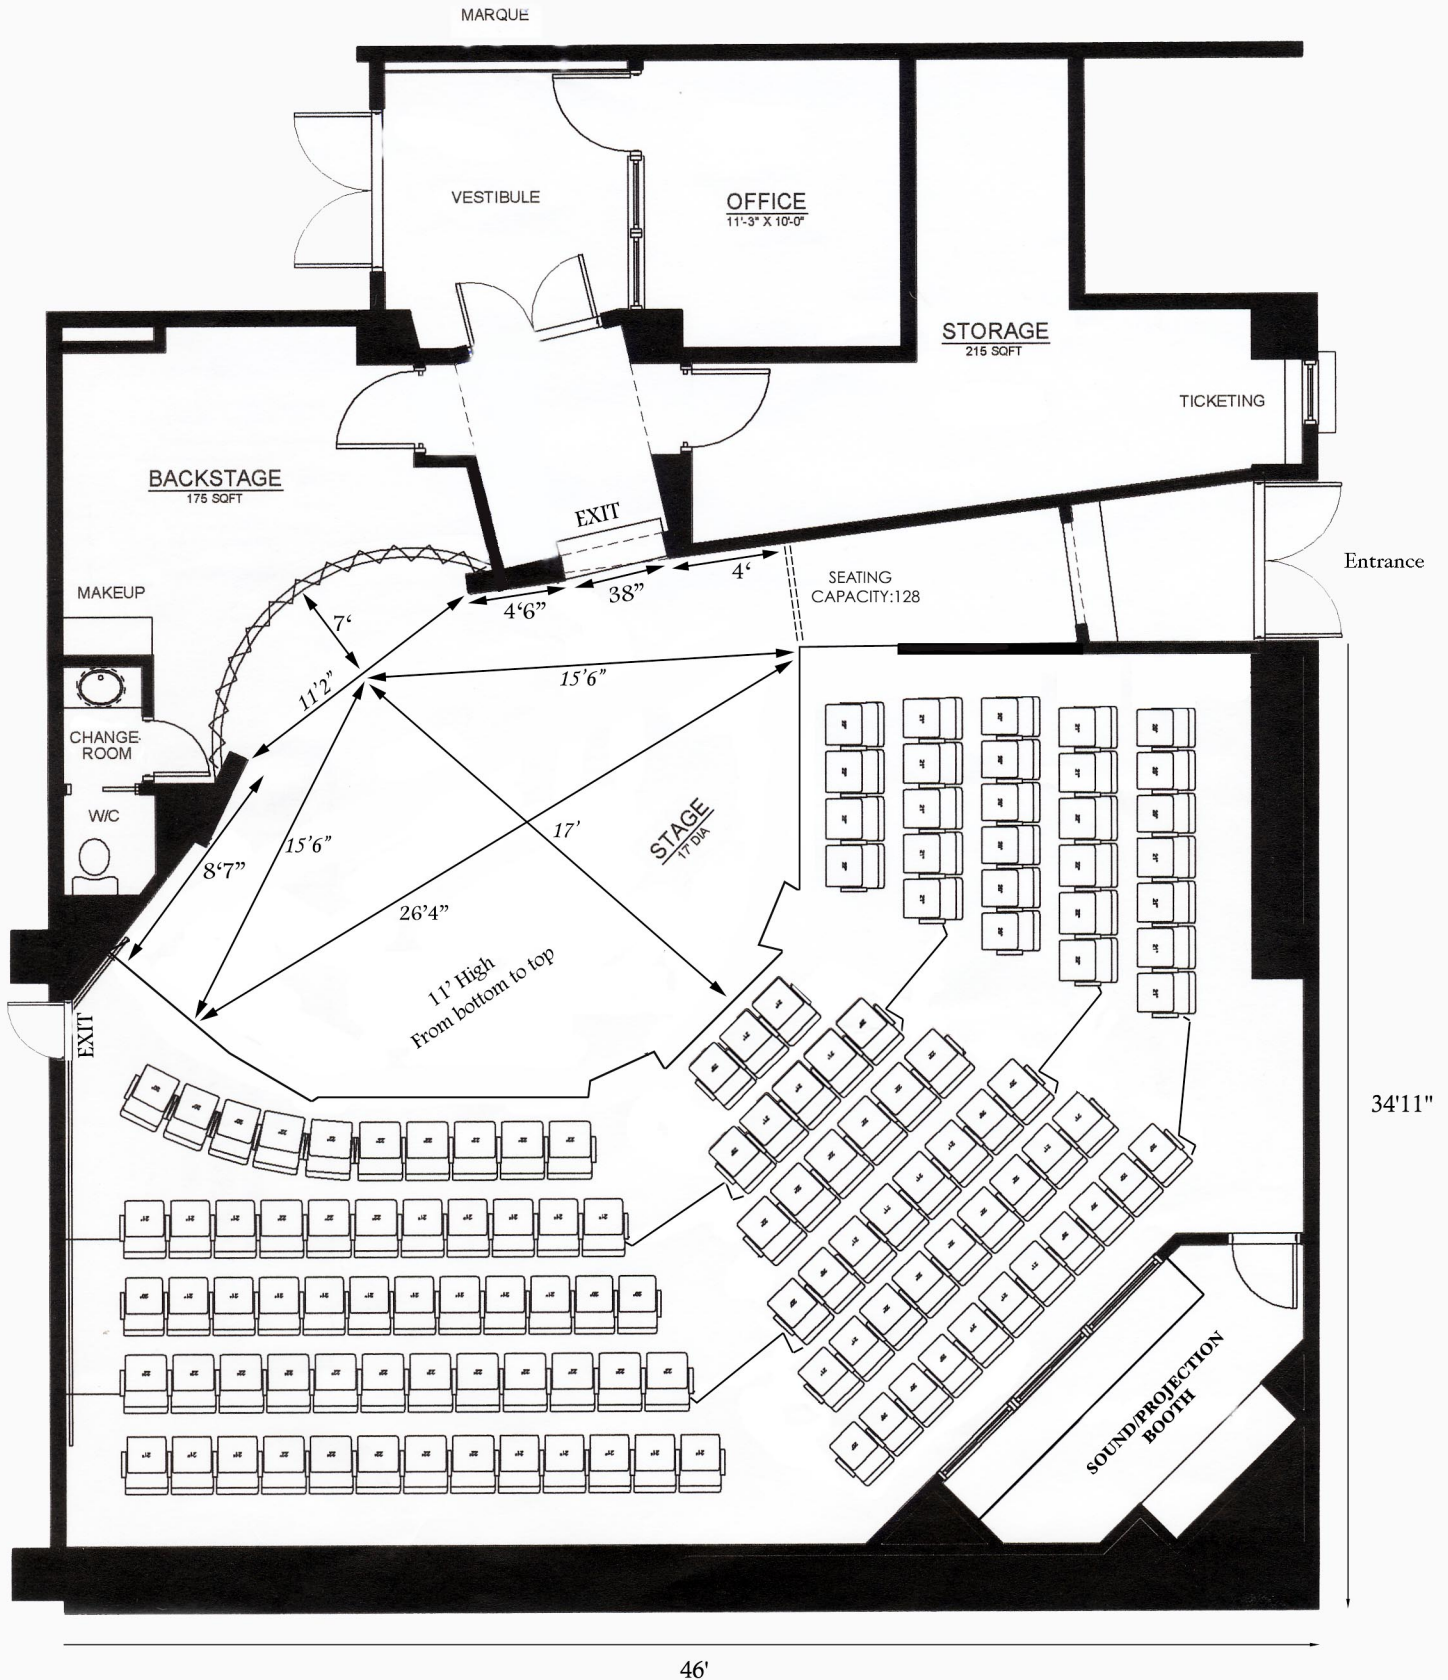

# PROMETEO THEATRE

Seats:128  
Floor plan

**MIAMI DADE COLLEGE  
WOLFSON CAMPUS**

Technical Director  
Carlos Cedano  
305.237.3811